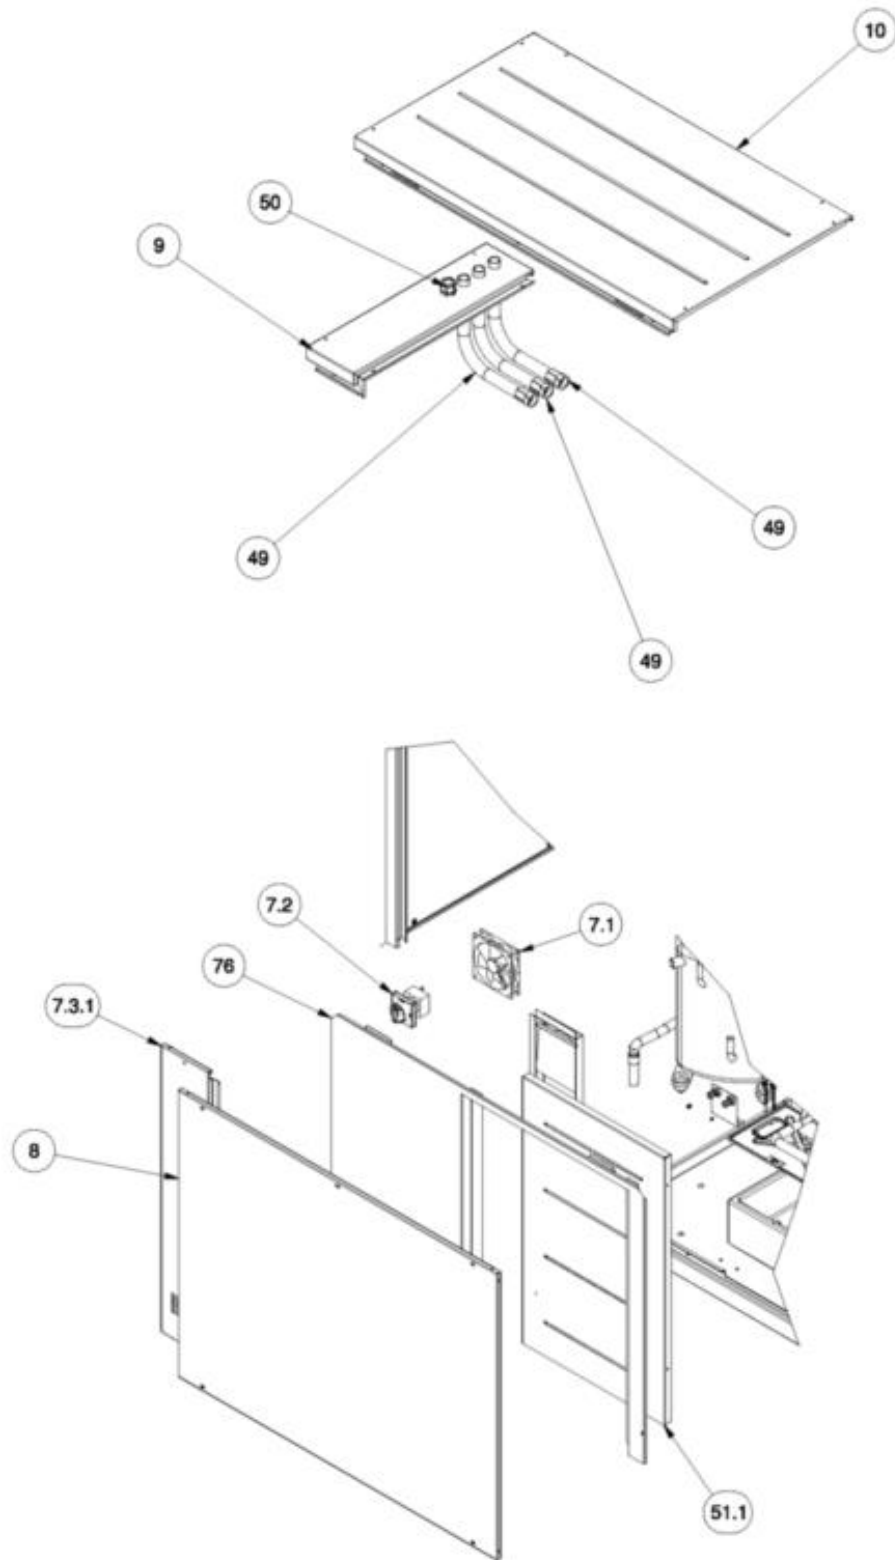

- 1 Tav.1
- 2 Tav.2
- 3 Tav.3
- 4 Tav.4
- 5 Tav.5

Code	Description
CM 25330892	RIGHT SIDE PANEL
CM 25825004	FLAT SCREW
CM 12792432	WING SCREW
CM 25550918	FRONT PANEL
CM 25160733	TOP PANEL
CM 25825004	FLAT SCREW
CM 25330893	LEFT SIDE PANEL
CM 25825004	FLAT SCREW
CM 19180635	WATER COOLED CONDENSER
CM 25820133	WATER SUMP
CM 19166085	COMPRESSOR - 230/60/1
CM 81454912	COMPRESSOR ASSY - 230/50/1
CM 81454637	WATER PUMP - 230/50/1
CM 81454638	WATER PUMP - 230/60/1
0A039031 21	ICE THICKNESS SENSOR
CM 19550628	HI PRESSURE SAFETY SWITCH
CM 25700066	REAR PANEL

Code	Description
CM 25160733	TOP PANEL
CM 25000106	WATER FLEXIBLE TUBE
CM 33574009	CABLE HOLDER
CM 25160743	FRONT SS COVER
CM 18562552	FAN MOTOR
CM 33730738	SAFETY SWITCH
CM 25550917	FRONT LEFT PANEL
CM 25160750	COVER - CONDENSING UNIT
CM 25550918	FRONT PANEL
CM 25160734	TOP LEFT PANEL