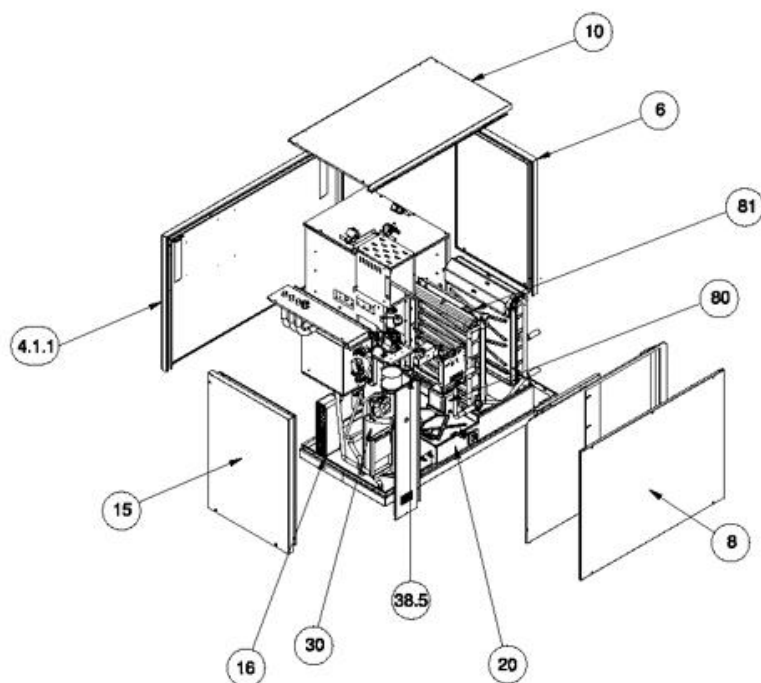

- 1 Tav.1
- 2 Tav.2
- 3 Tav.3
- 4 Tav.4
- 5 Tav.5

Code	Description
CM 25330892	RIGHT SIDE PANEL
CM 25825004	FLAT SCREW
CM 12792432	WING SCREW
CM 25550918	FRONT PANEL
CM 25160733	TOP PANEL
CM 25825004	FLAT SCREW
CM 25330893	LEFT SIDE PANEL
CM 25825004	FLAT SCREW
CM 19180635	WATER COOLED CONDENSER
CM 25820133	WATER SUMP
CM 19166085	COMPRESSOR - 230/60/1
CM 81454912	COMPRESSOR ASSY - 230/50/1
CM 81454637	WATER PUMP - 230/50/1
CM 81454638	WATER PUMP - 230/60/1
0A039031 21	ICE THICKNESS SENSOR
CM 19550628	HI PRESSURE SAFETY SWITCH
CM 25700066	REAR PANEL

Code	Description
CM 25160733	TOP PANEL
CM 25000106	WATER FLEXIBLE TUBE
CM 33574009	CABLE HOLDER
CM 25160743	FRONT SS COVER
CM 18562552	FAN MOTOR
CM 33730738	SAFETY SWITCH
CM 25550917	FRONT LEFT PANEL
CM 25160750	COVER - CONDENSING UNIT
CM 25550918	FRONT PANEL
CM 25160734	TOP LEFT PANEL

Code	Description
CM 81454178	EVAPORATOR ASSY - HALF LARGE CUBE
CM 81454674	EVAPORATOR ASSY L - LEFT SIDE
CM 81454181	EVAPORATOR ASSY RIGHT - HALF LARGE CUBE
CM 81454678	EVAPORATOR ASSY L - RIGHT SIDE
11000563 06	MAGNET SWITCH
CM 81454579	USE 02004611 21
CM 81454579	USE 02004611 21
02004205 01	WATER DISTRIBUTOR BRACKET
02004065 01	WATER DISTRIBUTOR COVER
02004064 01	WATER DISTRIBUTOR
02004064 02	WATER PAN
02004205 02	WATER PAN PLASTIC BRACKET
02004064 02	WATER PAN
CM 19270502	HARVEST ASSIST SOLENOID
CM 19863034	HOT GAS VALVE ASSY
CM 19870312	TXV
CM 25790081	WATER HOSE
CM 25700066	REAR PANEL
CM 25330892	RIGHT SIDE PANEL