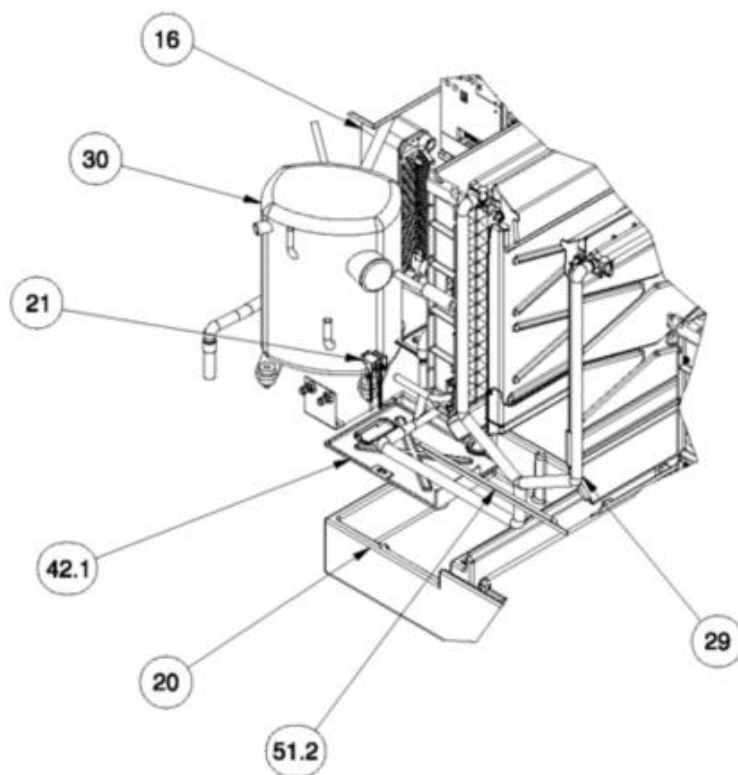

- 1 Tav.1
- 2 Tav.2
- 3 Tav.3
- 4 Tav.4
- 5 Tav.5

Code	Description
CM 25330892	RIGHT SIDE PANEL
CM 25825004	FLAT SCREW
CM 12792432	WING SCREW
CM 25550918	FRONT PANEL
CM 25160733	TOP PANEL
CM 25825004	FLAT SCREW
CM 25330893	LEFT SIDE PANEL
CM 25825004	FLAT SCREW
CM 19180635	WATER COOLED CONDENSER
CM 25820133	WATER SUMP
CM 19166085	COMPRESSOR - 230/60/1
CM 81454912	COMPRESSOR ASSY - 230/50/1
CM 81454637	WATER PUMP - 230/50/1
CM 81454638	WATER PUMP - 230/60/1
0A039031 21	ICE THICKNESS SENSOR
CM 19550628	HI PRESSURE SAFETY SWITCH
CM 25700066	REAR PANEL

Code	Description
CM 25160733	TOP PANEL
CM 25000106	WATER FLEXIBLE TUBE
CM 33574009	CABLE HOLDER
CM 25160743	FRONT SS COVER
CM 18562552	FAN MOTOR
CM 33730738	SAFETY SWITCH
CM 25550917	FRONT LEFT PANEL
CM 25160750	COVER - CONDENSING UNIT
CM 25550918	FRONT PANEL
CM 25160734	TOP LEFT PANEL

Code	Description
CM 81454178	EVAPORATOR ASSY - HALF LARGE CUBE
CM 81454674	EVAPORATOR ASSY L - LEFT SIDE
CM 81454181	EVAPORATOR ASSY RIGHT - HALF LARGE CUBE
CM 81454678	EVAPORATOR ASSY L - RIGHT SIDE
11000563 06	MAGNET SWITCH
CM 81454579	USE 02004611 21
CM 81454579	USE 02004611 21
02004205 01	WATER DISTRIBUTOR BRACKET
02004065 01	WATER DISTRIBUTOR COVER
02004064 01	WATER DISTRIBUTOR
02004064 02	WATER PAN
02004205 02	WATER PAN PLASTIC BRACKET
02004064 02	WATER PAN
CM 19270502	HARVEST ASSIST SOLENOID
CM 19863034	HOT GAS VALVE ASSY
CM 19870312	TXV
CM 25790081	WATER HOSE
CM 25700066	REAR PANEL
CM 25330892	RIGHT SIDE PANEL