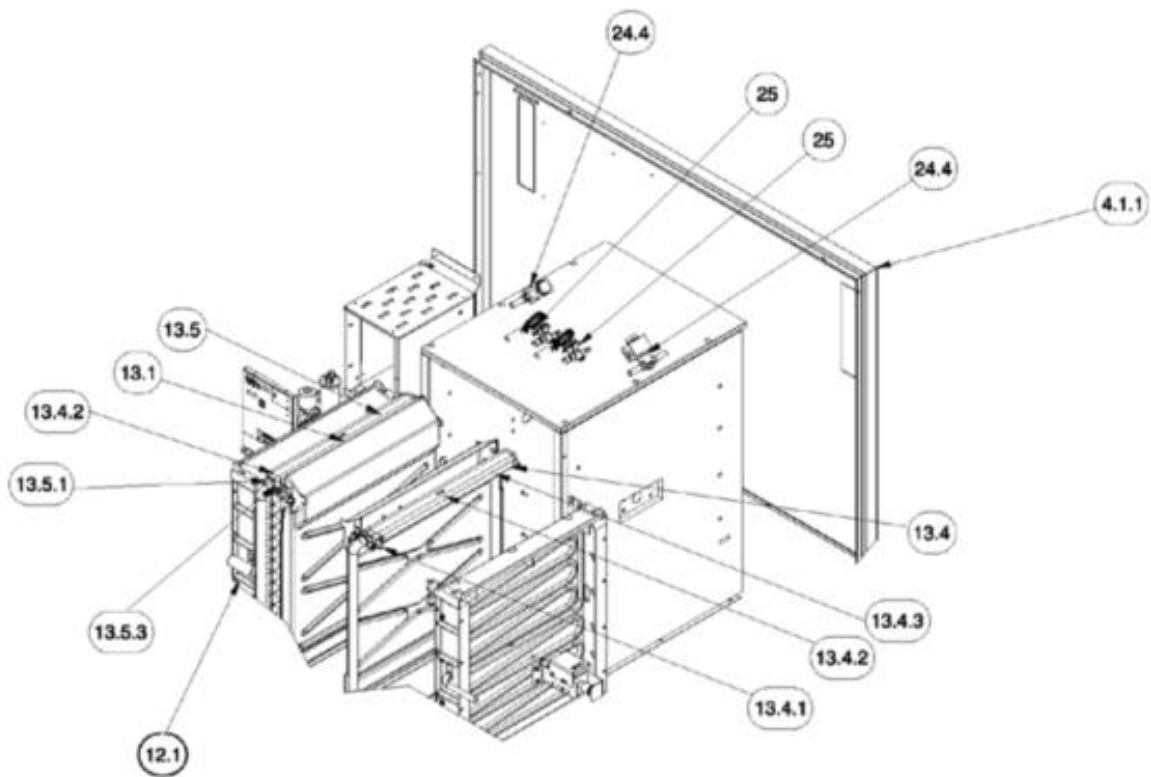

- 1 Tav.1
- 2 Tav.2
- 3 Tav.3
- 4 Tav.4
- 5 Tav.5

Code	Description
CM 25330892	RIGHT SIDE PANEL
CM 25825004	FLAT SCREW
CM 12792432	WING SCREW
CM 25550918	FRONT PANEL
CM 25160733	TOP PANEL
CM 25825004	FLAT SCREW
CM 25330893	LEFT SIDE PANEL
CM 25825004	FLAT SCREW
CM 19180635	WATER COOLED CONDENSER
CM 25820133	WATER SUMP
CM 19166085	COMPRESSOR - 230/60/1
CM 81454912	COMPRESSOR ASSY - 230/50/1
CM 81454637	WATER PUMP - 230/50/1
CM 81454638	WATER PUMP - 230/60/1
0A039031 21	ICE THICKNESS SENSOR
CM 19550628	HI PRESSURE SAFETY SWITCH
CM 25700066	REAR PANEL

Code	Description
CM 25160733	TOP PANEL
CM 25000106	WATER FLEXIBLE TUBE
CM 33574009	CABLE HOLDER
CM 25160743	FRONT SS COVER
CM 18562552	FAN MOTOR
CM 33730738	SAFETY SWITCH
CM 25550917	FRONT LEFT PANEL
CM 25160750	COVER - CONDENSING UNIT
CM 25550918	FRONT PANEL
CM 25160734	TOP LEFT PANEL