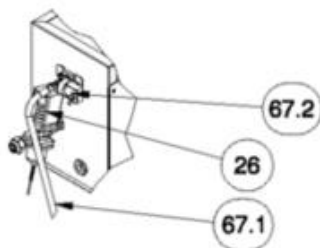

- 1 Tav.1
- 2 Tav.2
- 3 Tav.3
- 4 Tav.4
- 5 Tav.5

Code	Description
CM 25330892	RIGHT SIDE PANEL
CM 25825004	FLAT SCREW
CM 12792432	WING SCREW
CM 25550918	FRONT PANEL
CM 25160733	TOP PANEL
CM 25825004	FLAT SCREW
CM 25330893	LEFT SIDE PANEL
CM 25825004	FLAT SCREW
CM 19180635	WATER COOLED CONDENSER
CM 25820133	WATER SUMP
CM 19166085	COMPRESSOR - 230/60/1
CM 81454912	COMPRESSOR ASSY - 230/50/1
CM 81454637	WATER PUMP - 230/50/1
CM 81454638	WATER PUMP - 230/60/1
0A039031 21	ICE THICKNESS SENSOR
CM 19550628	HI PRESSURE SAFETY SWITCH
CM 25700066	REAR PANEL

Code	Description
CM 81454178	EVAPORATOR ASSY - HALF LARGE CUBE
CM 81454674	EVAPORATOR ASSY L - LEFT SIDE
CM 81454181	EVAPORATOR ASSY RIGHT - HALF LARGE CUBE
CM 81454678	EVAPORATOR ASSY L - RIGHT SIDE
11000563 06	MAGNET SWITCH
CM 81454579	USE 02004611 21
CM 81454579	USE 02004611 21
02004205 01	WATER DISTRIBUTOR BRACKET
02004065 01	WATER DISTRIBUTOR COVER
02004064 01	WATER DISTRIBUTOR
02004064 02	WATER PAN
02004205 02	WATER PAN PLASTIC BRACKET
02004064 02	WATER PAN
CM 19270502	HARVEST ASSIST SOLENOID
CM 19863034	HOT GAS VALVE ASSY
CM 19870312	TXV
CM 25790081	WATER HOSE
CM 25700066	REAR PANEL
CM 25330892	RIGHT SIDE PANEL