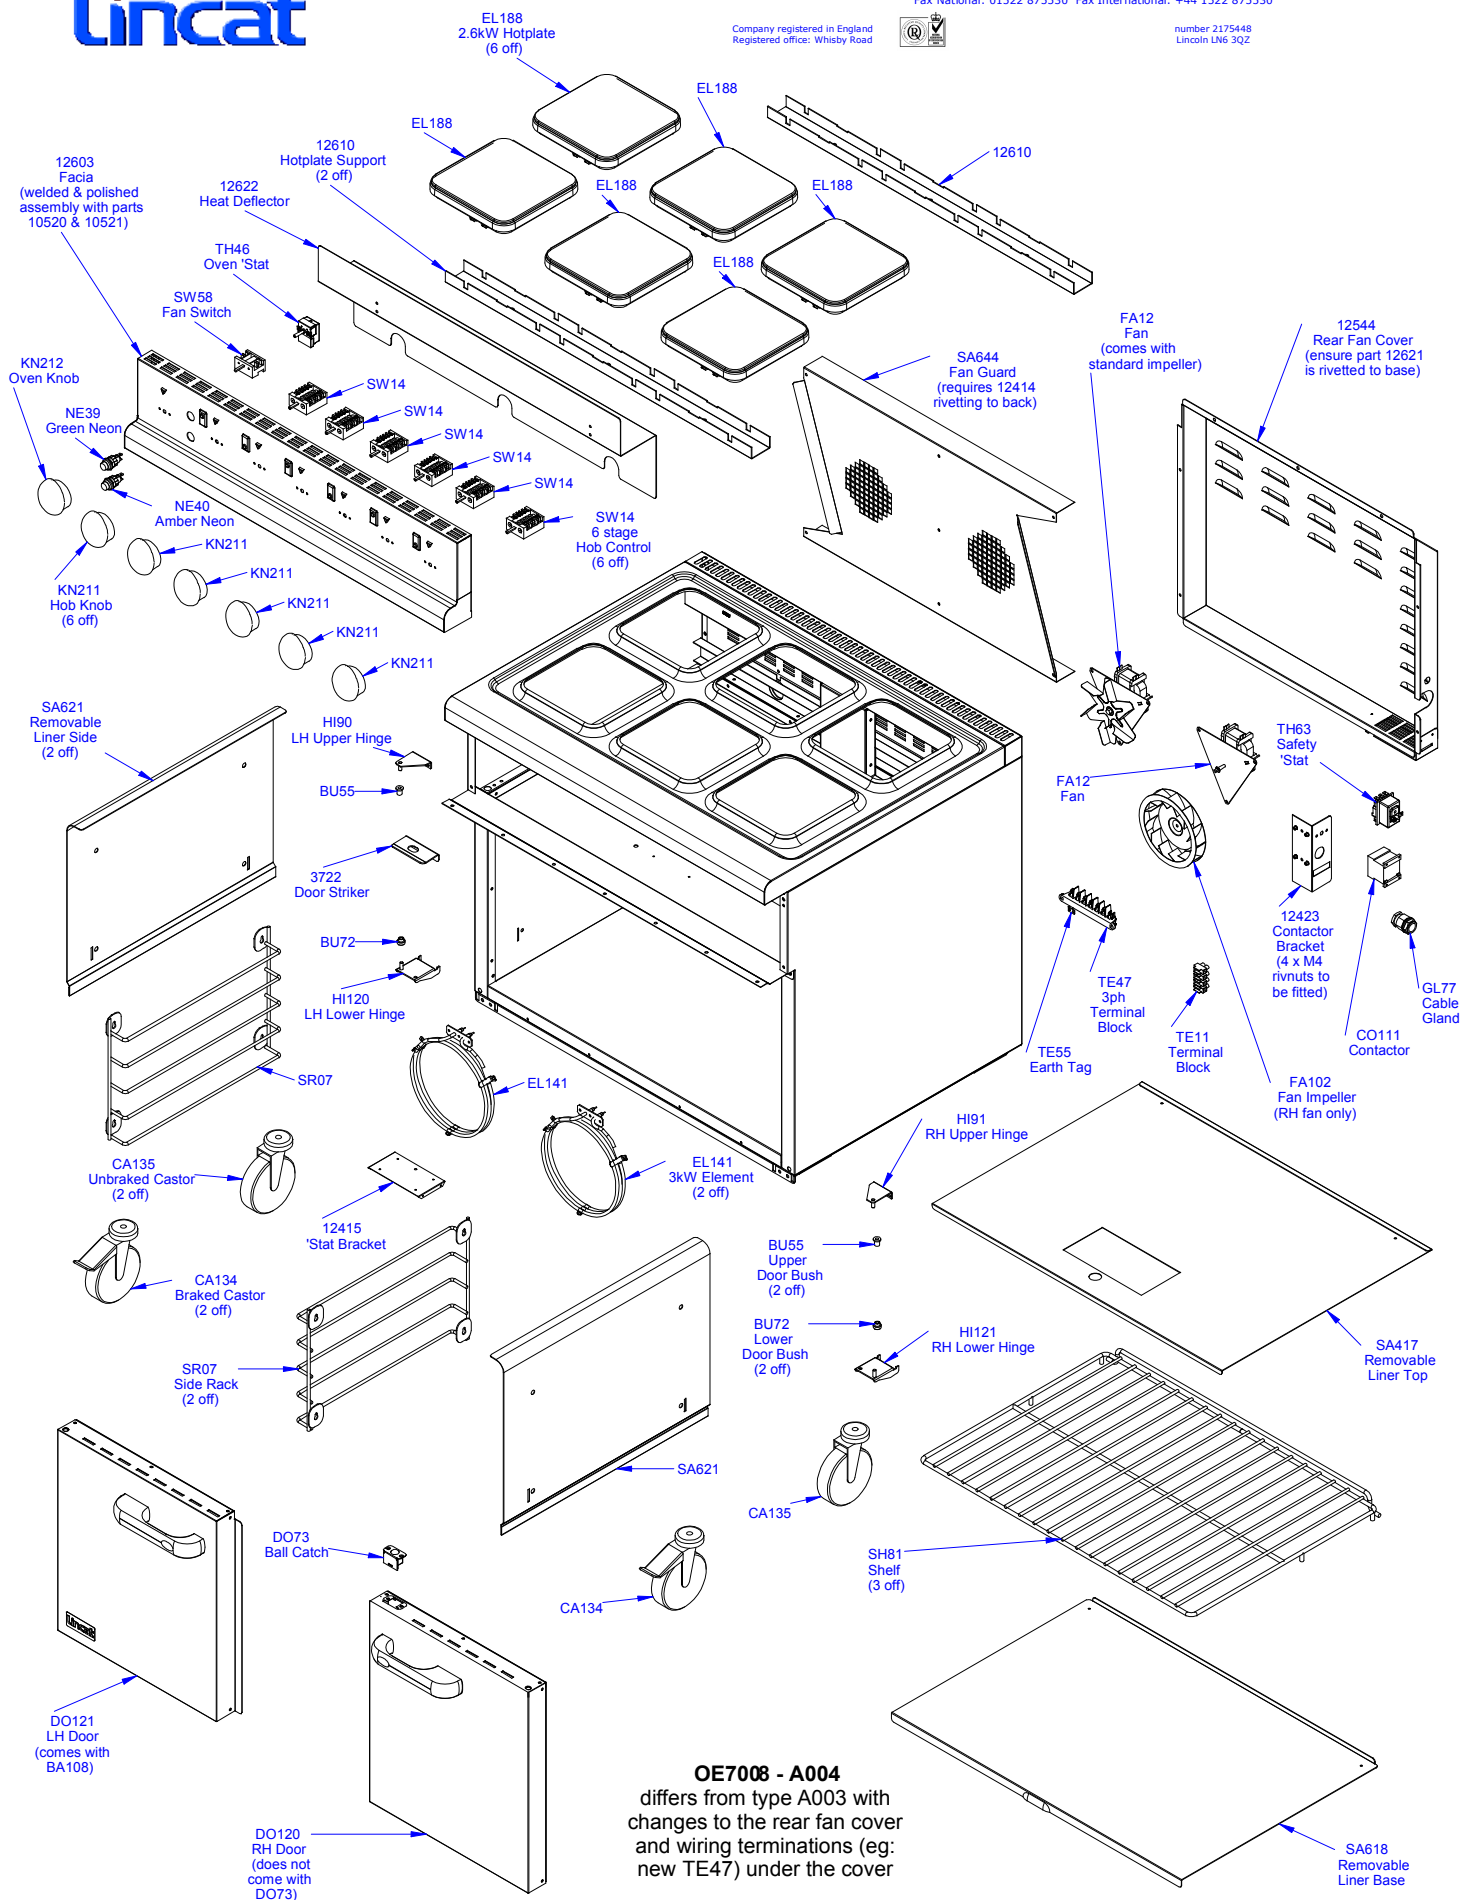

First Choice
Group

SPARE PARTS DIAGRAM FOR

Lincaat

Electric Hob
OE7008-A004

First Choice Group
Blakeney Way, Kingswood Lakeside
Cannock, Staffs, WS11 8LD
TEL: 01543 577778 FAX: 01543504141
Email: enquires@firstchoice-cs.co.uk
Web: www.firstchoice-cs.co.uk

OE7008 - A004
 differs from type A003 with
 changes to the rear fan cover
 and wiring terminations (eg:
 new TE47) under the cover