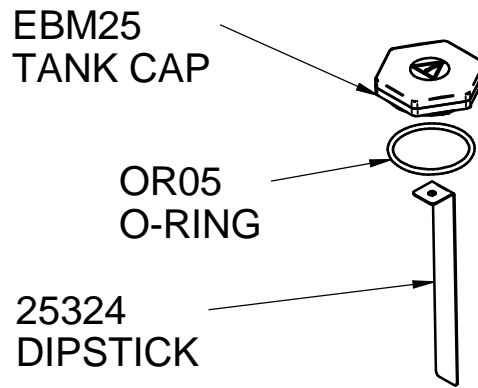

First Choice
Group

SPARE PARTS DIAGRAM FOR

Lincat

Water Boiler

EB3FX

First Choice Group
Blakeney Way, Kingswood Lakeside
Cannock, Staffs, WS11 8LD
TEL: 01543 577778 FAX: 01543504141
Email: enquires@firstchoice-cs.co.uk
Web: www.firstchoice-cs.co.uk

Additional Parts
 TH106 thermistor assembly
 WL12 sensor wiring loom
 CA179 data cable

EB3FX

DWG No.	EB3FX	ECN	3846 25/2/14	DRAWN	andy jackson
---------	-------	-----	-----------------	-------	--------------