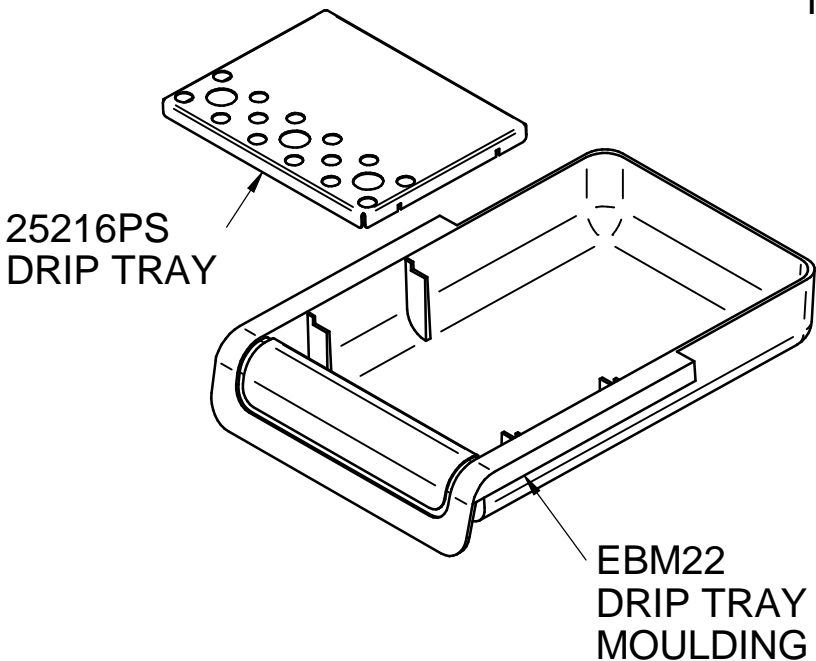

First Choice
Group

SPARE PARTS DIAGRAM FOR

Lincat

Water Boiler

EB3FX

First Choice Group
Blakeney Way, Kingswood Lakeside
Cannock, Staffs, WS11 8LD
TEL: 01543 577778 FAX: 01543504141
Email: enquires@firstchoice-cs.co.uk
Web: www.firstchoice-cs.co.uk

Additional Parts
 TH106 thermistor assembly
 WL12 sensor wiring loom
 CA179 data cable

EB3FX

DWG No.	EB3FX	ECN	3846 25/2/14	DRAWN	andy jackson
---------	-------	-----	-----------------	-------	--------------