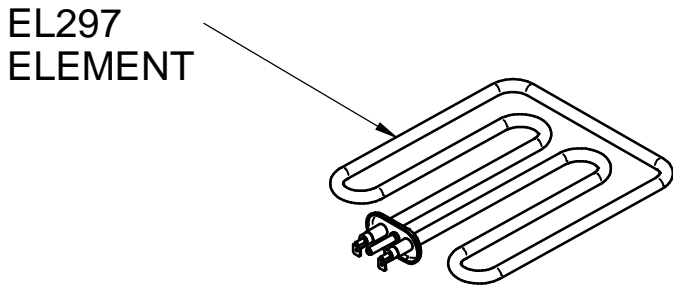

First Choice
Group

SPARE PARTS DIAGRAM FOR

Lincat

Water Boiler

EB3FX

First Choice Group
Blakeney Way, Kingswood Lakeside
Cannock, Staffs, WS11 8LD
TEL: 01543 577778 FAX: 01543504141
Email: enquires@firstchoice-cs.co.uk
Web: www.firstchoice-cs.co.uk

Additional Parts
 TH106 thermistor assembly
 WL12 sensor wiring loom
 CA179 data cable

EB3FX

DWG No.	EB3FX	ECN	3846 25/2/14	DRAWN	andy jackson
---------	-------	-----	-----------------	-------	--------------